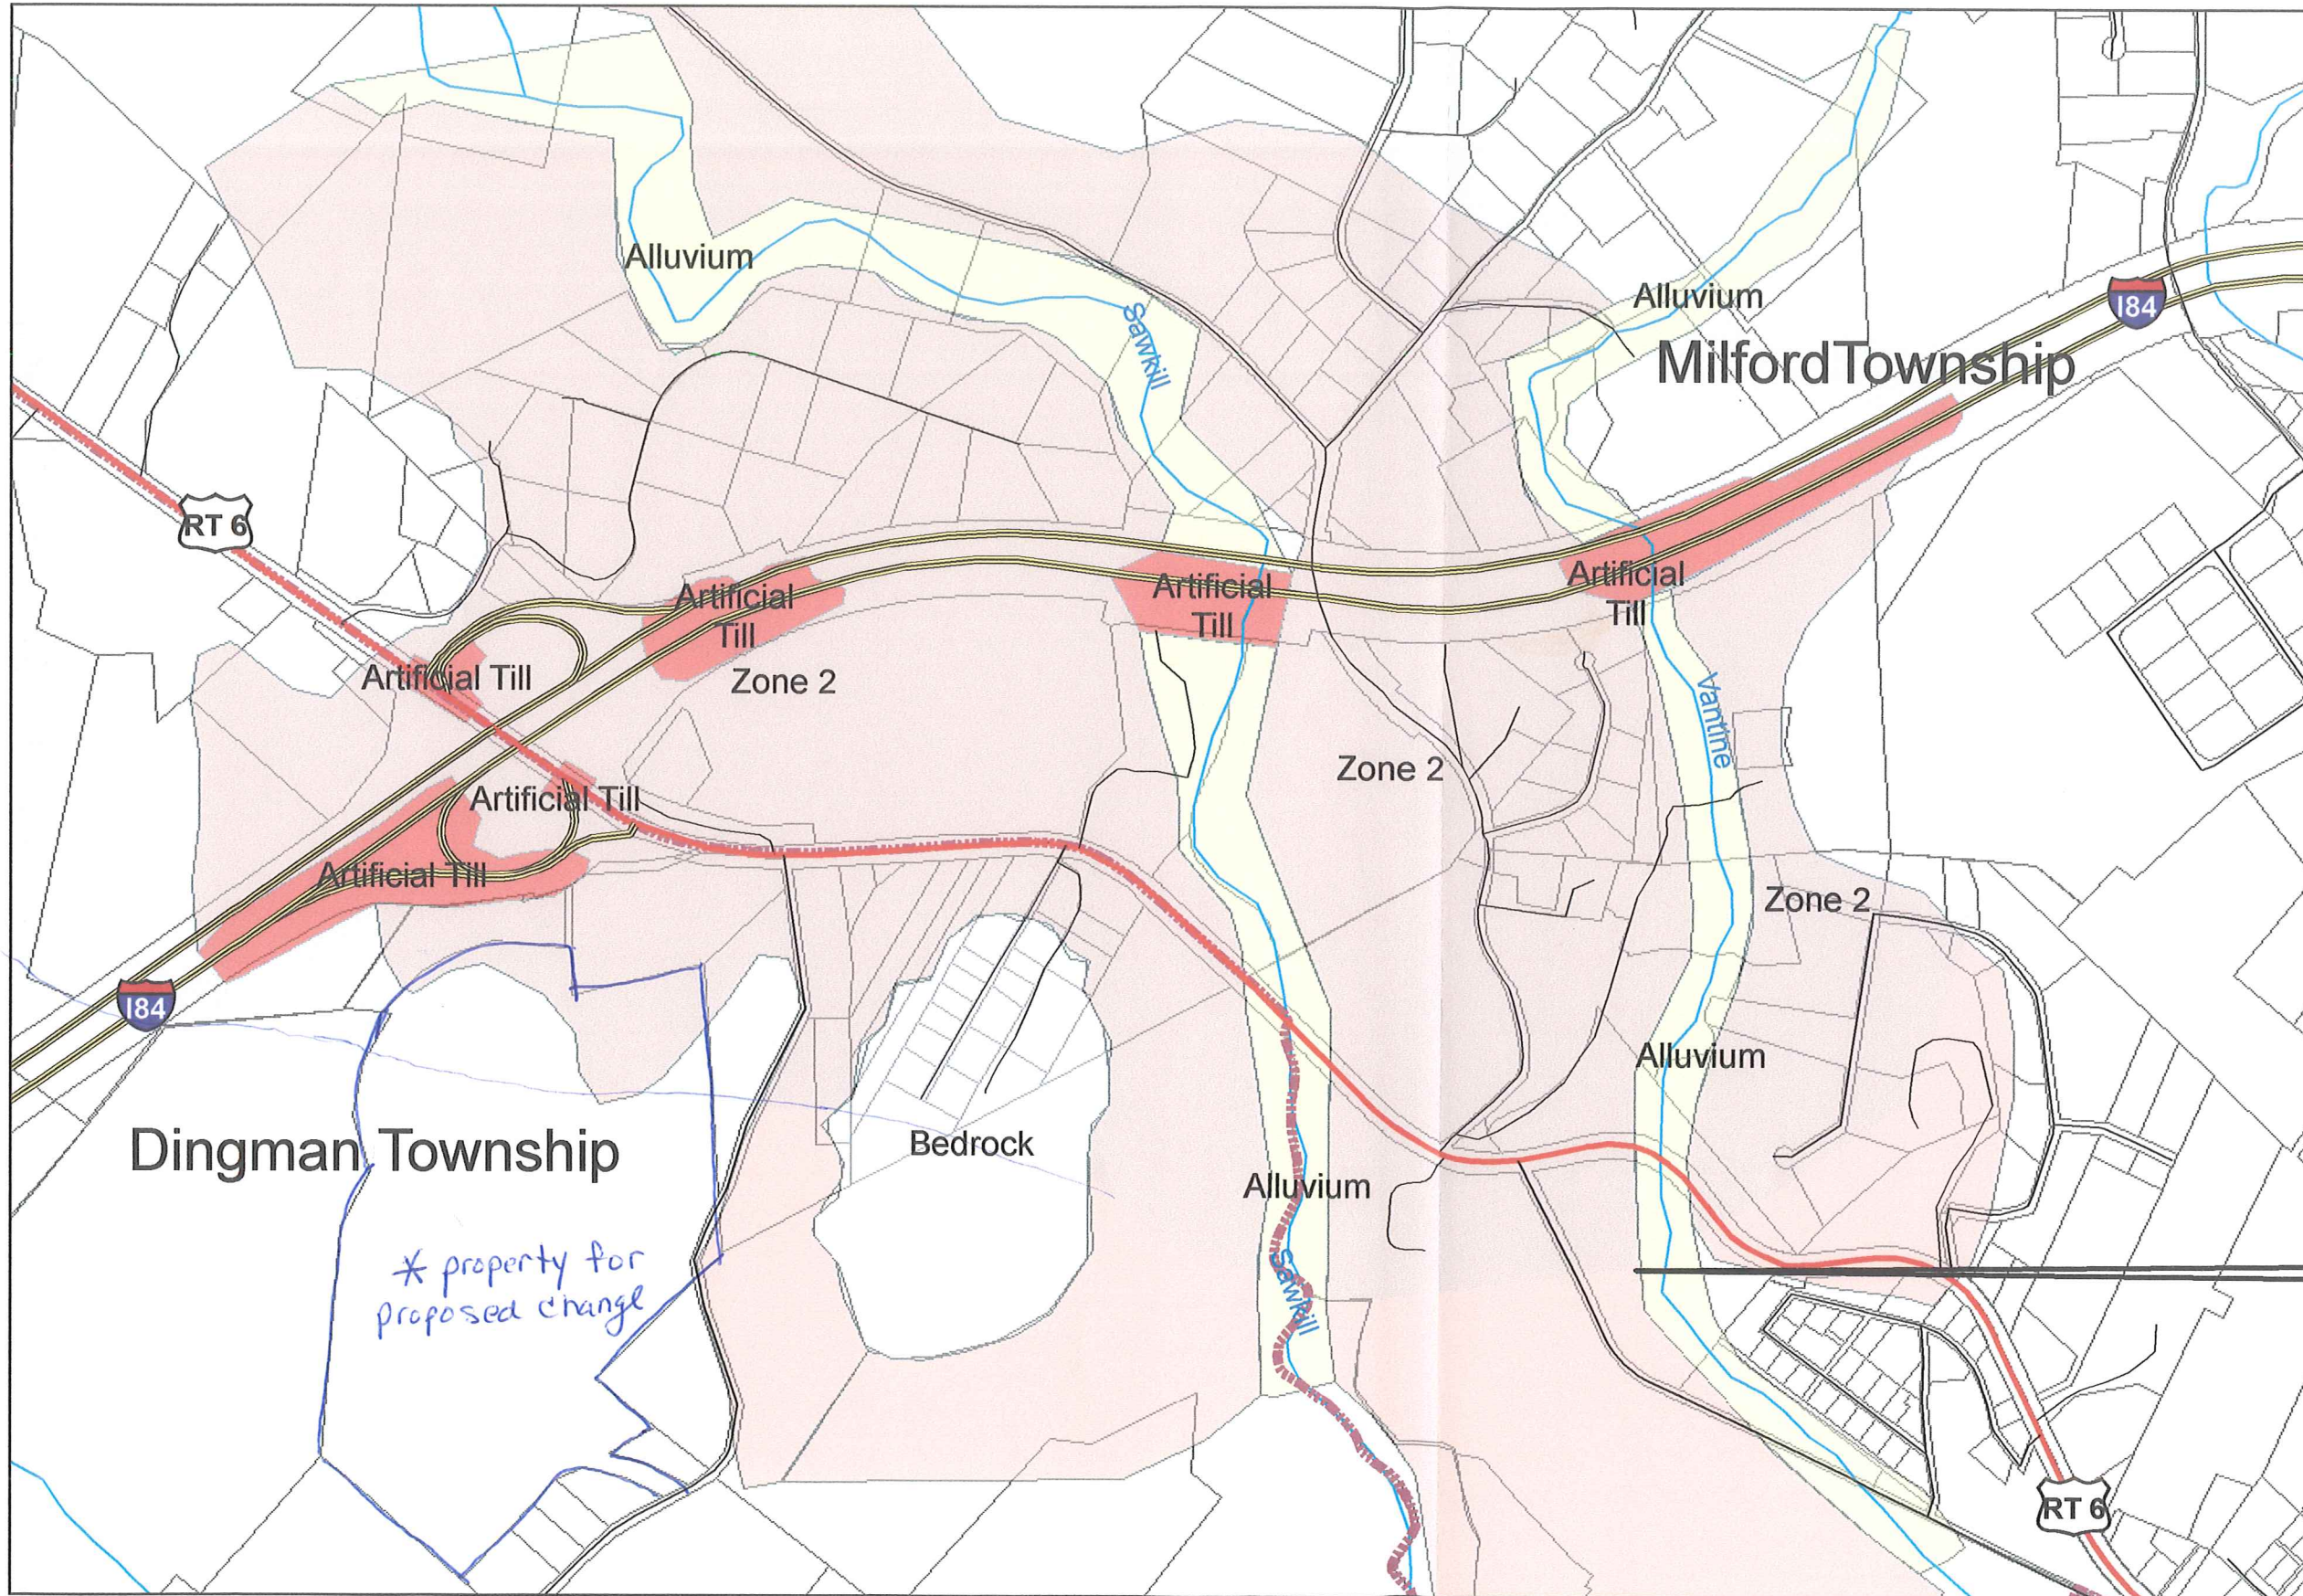

Milford Springs Zone 2 Dingman Township

Legend

- Township Lines
- Streams
- Milford Springs Watershed
- Zones**
- Alluvium
- Artificial Till
- Bedrock
- Zone 2

Milford Water Authority

Zone 2 acquired from graphic image
December 2006